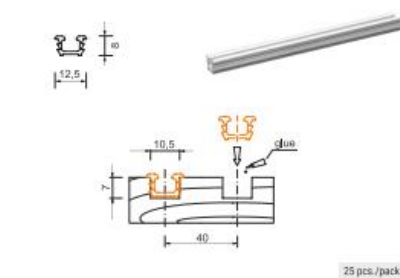

20-0113-AA

25-0113-#

- AN, AG, AS, BL, CZ, WE, ZB

1 pc./pack

25-0141-#

- AA, AG, AN, AS, BA, BL, BP, CZ, OT, SJ, WE, ZB

1 pc./pack

20-3140-#

- AG, AN, AS, BL

1 pc./pack

25-0220

30 pcs./pack

20-0221-AN

6 pcs./pack

20-0222-AN

25 pcs./pack

DRZWI PRZESUWNE SERIA 25
SLIDING DOORS THE 25 SERIES

25-7310-#

#-AN, AS

12 pcs./pack

25-7340-#

#-AN, AS

12 pcs./pack

25-7350-#

#-AN, AS

12 pcs./pack

25-7360-#

#-AN, AS

12 pcs./pack

25-7400-#

#-AN, AS

6 pcs./pack