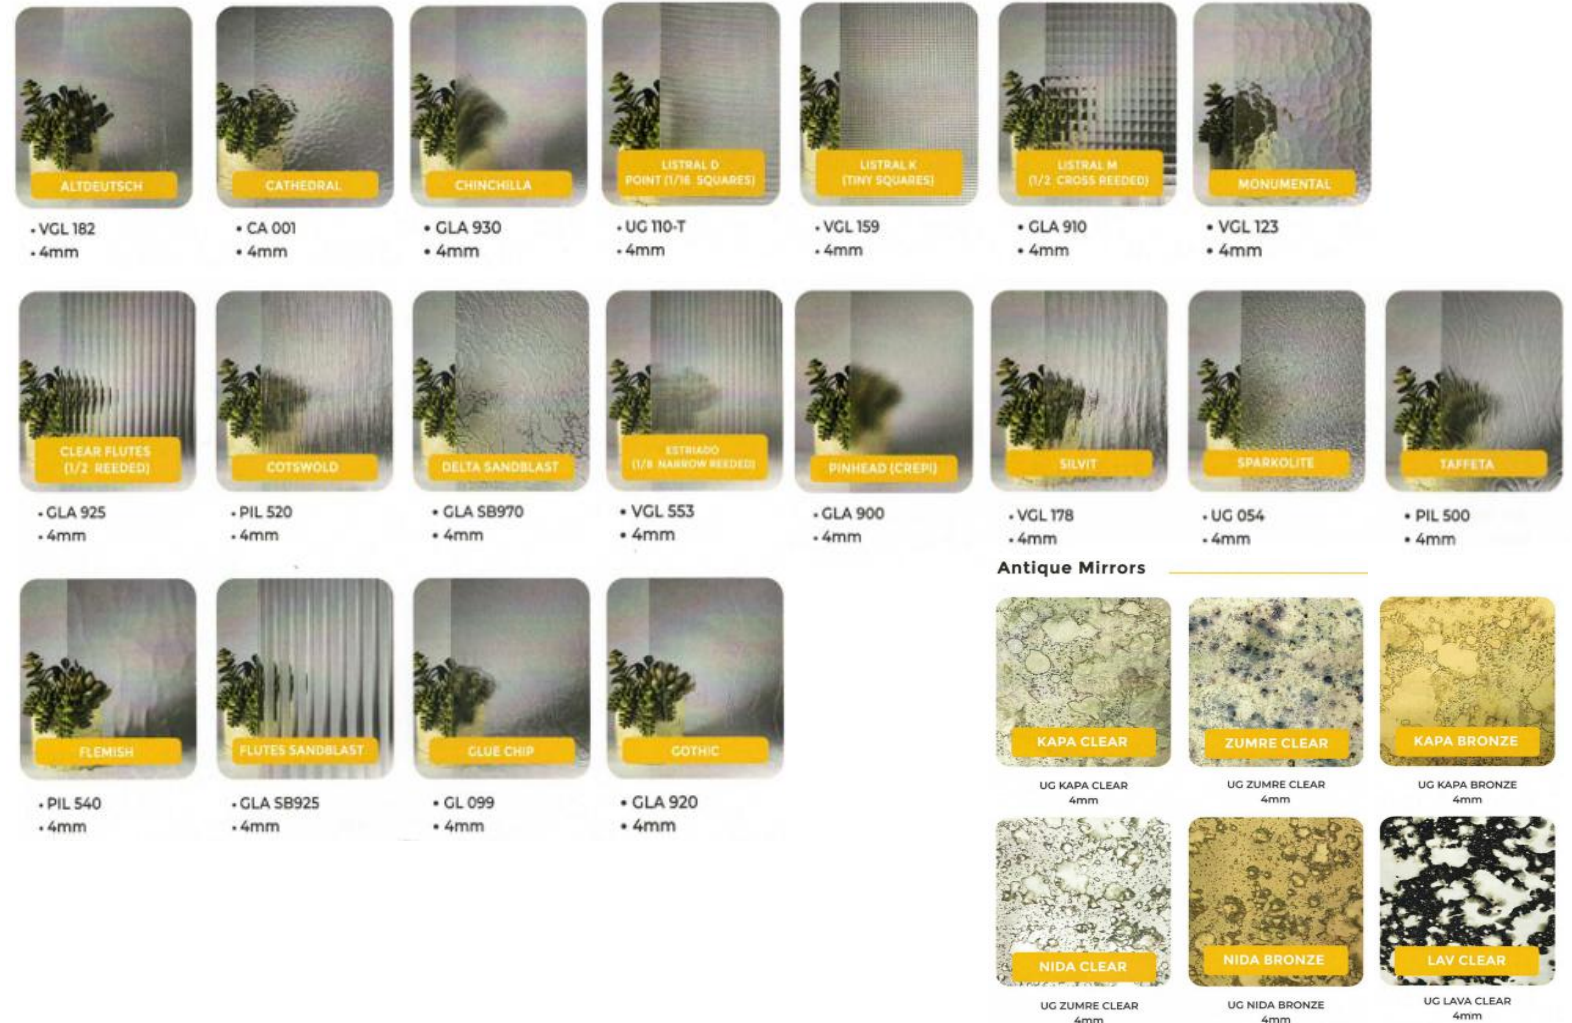

Float Glass

Clear & Coloured Mirrors

Acid Etched Glass

Back Painted Glass

Over 20 styles

- regular or matte finish
- various colours
- ultra-clear and metallic

Pattern Glass

UG 300/600B-T
3mm, 6mm