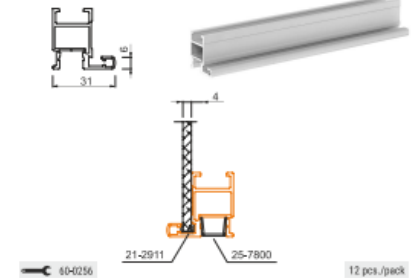

20-0113-AA

25-0113-#

- AN, AG, AS, BL, CZ, WE, ZB

1 pc./pack

25-0141-#

- AA, AG, AN, AS, BA, BL, BP, CZ, OT, SJ, WE, ZB

1 pc./pack

20-3140-#

- AG, AN, AS, BL

1 pc./pack

25-0220

30 pcs./pack

20-0221-AN

6 pcs./pack

20-0222-AN

25 pcs./pack

DRZWI PRZESUWNE SERIA 25
SLIDING DOORS THE 25 SERIES

25-7310-#

#-AN, AS

12 pcs./pack

25-7340-#

#-AN, AS

12 pcs./pack

25-7350-#

#-AN, AS

12 pcs./pack

25-7360-#

#-AN, AS

12 pcs./pack

25-7400-#

#-AN, AS

6 pcs./pack