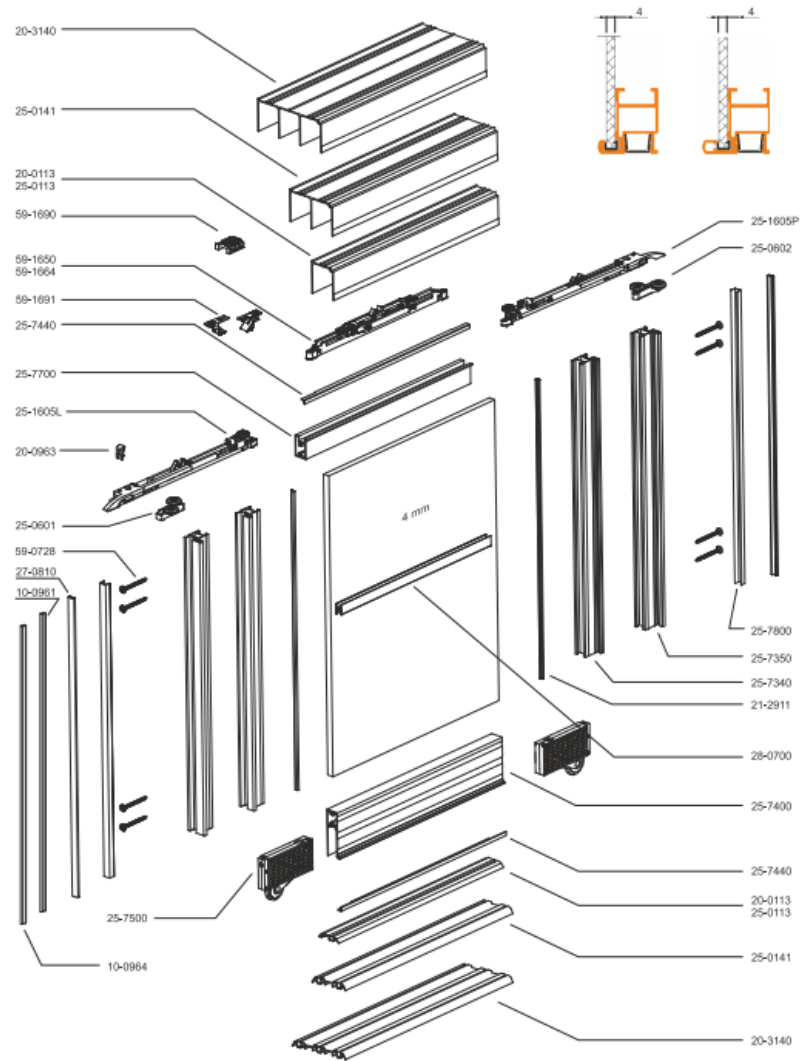

HELIODOR SYSTEM
4 MM GLASS ASSEMBLED DOORS