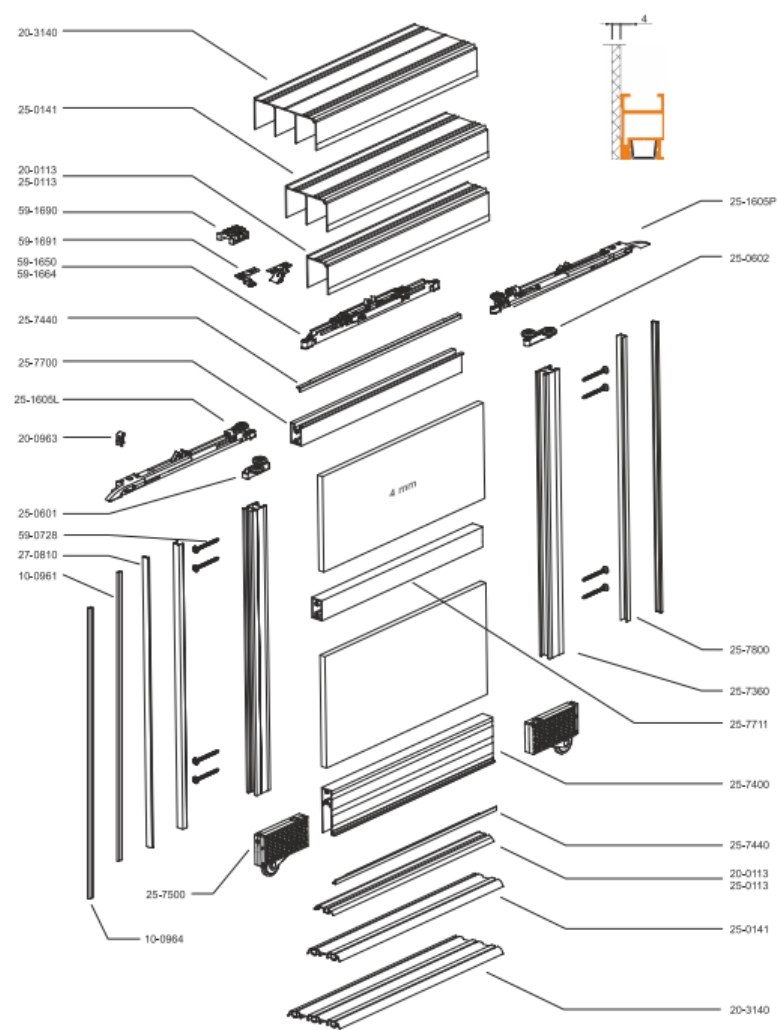

HELIODOR SYSTEM
10 MM BOARD ASSEMBLED DOORS / DOORS WITH DIVISIONS

HELIODOR SYSTEM
4 MM GLASS ASSEMBLED DOORS

HELIODOR SYSTEM
DOORS WITH GLUED INSERT

**20-0113-AA****25-0113-#**

Tor górny i dolny pojedynczy 5000 mm
Top and bottom single track 5000 mm
Rail haut et bas simple 5000 mm