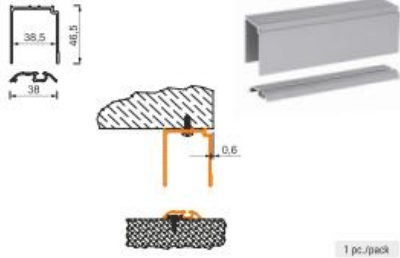

20-0113-AA

25-0113-#

- AN, AG, AS, BL, CZ, WE, ZB

1 pc./pack

25-0141-#

- AA, AG, AN, AS, BA, BL, BP, CZ, OT, SJ, WE, ZB