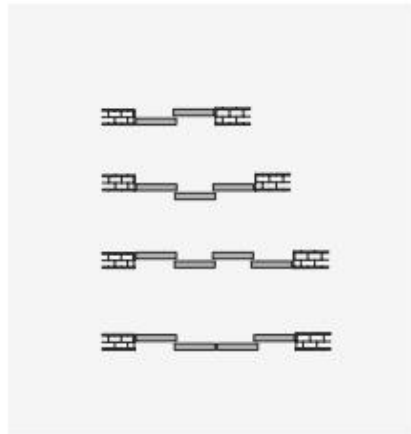

HELIODOR

DRZWI PRZESUWNE SERIA 25
SLIDING DOORS THE 25 SERIES

HELIODOR SYSTEM
10 MM BOARD ASSEMBLED DOORS / DOORS WITH DIVISIONS