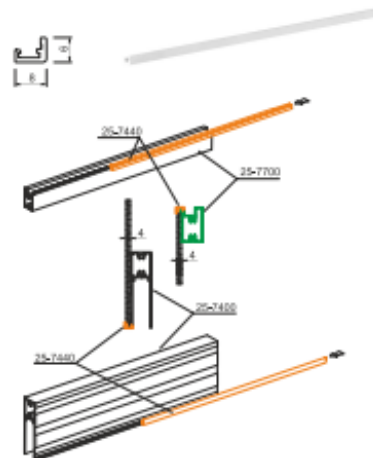

25-7410-#

#-AN, AS

12 pcs./pack

25-7440-#

#-AN, AS

12 pcs./pack

25-7700-#

#-AN, AS

8 pcs./pack

25-7711-#

#-AN, AS

6-AN, AS

8 pcs./pack

25-7770-#

#-AN, AS

12 pcs./pack

DRZWI PRZESUWNE SERIA 25
SLIDING DOORS THE 25 SERIES

25-7780-#

#-AN, AS

12 pcs./pack

25-7800-#

#-AN, AS

12 pcs./pack

26-0700-#

#-AN, AS, B

8 pcs./pack

27-0810-AN

100 m/roll

1x4/pack