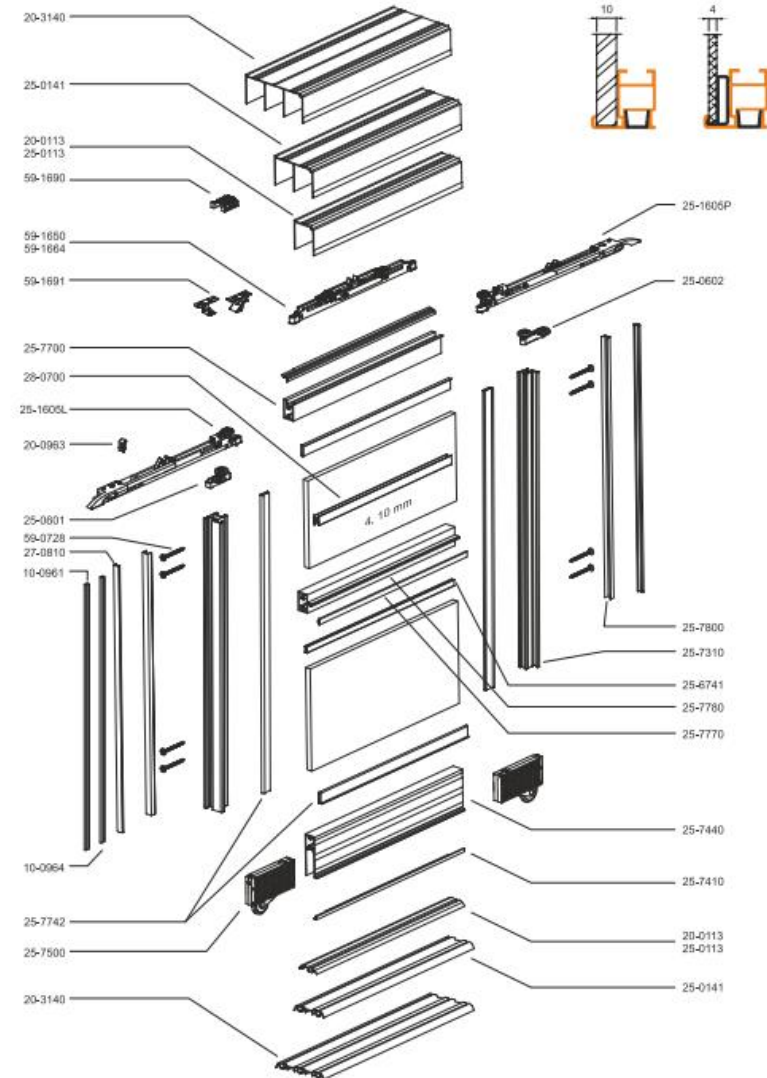

HELIODOR SYSTEM
10 MM BOARD ASSEMBLED DOORS / DOORS WITH DIVISIONS

HELIODOR SYSTEM
4 MM GLASS ASSEMBLED DOORS

HELIODOR SYSTEM
DOORS WITH GLUED INSERT

**20-0113-AA****25-0113-#**

Tor górny i dolny pojedynczy 5000 mm
Top and bottom single track 5000 mm
Rail haut et bas simple 5000 mm