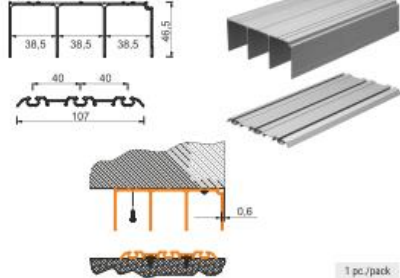

20-0113-AA

25-0113-#

- AN, AG, AS, BL, CZ, WE, ZB

1 pc./pack

25-0141-#

- AA, AG, AN, AS, BA, BL, BP, CZ, OT, SJ, WE, ZB

1 pc./pack

20-3140-#

- AG, AN, AS, BL

1 pc./pack

25-0220

30 pcs./pack

20-0221-AN

6 pcs./pack

20-0222-AN

25 pcs./pack

DRZWI PRZESUWNE SERIA 25
SLIDING DOORS THE 25 SERIES

25-7310-#

#-AN, AS

12 pcs./pack

25-7340-#

#-AN, AS

12 pcs./pack

25-7350-#

#-AN, AS

12 pcs./pack

25-7360-#

#-AN, AS

12 pcs./pack

25-7400-#

#-AN, AS

6 pcs./pack