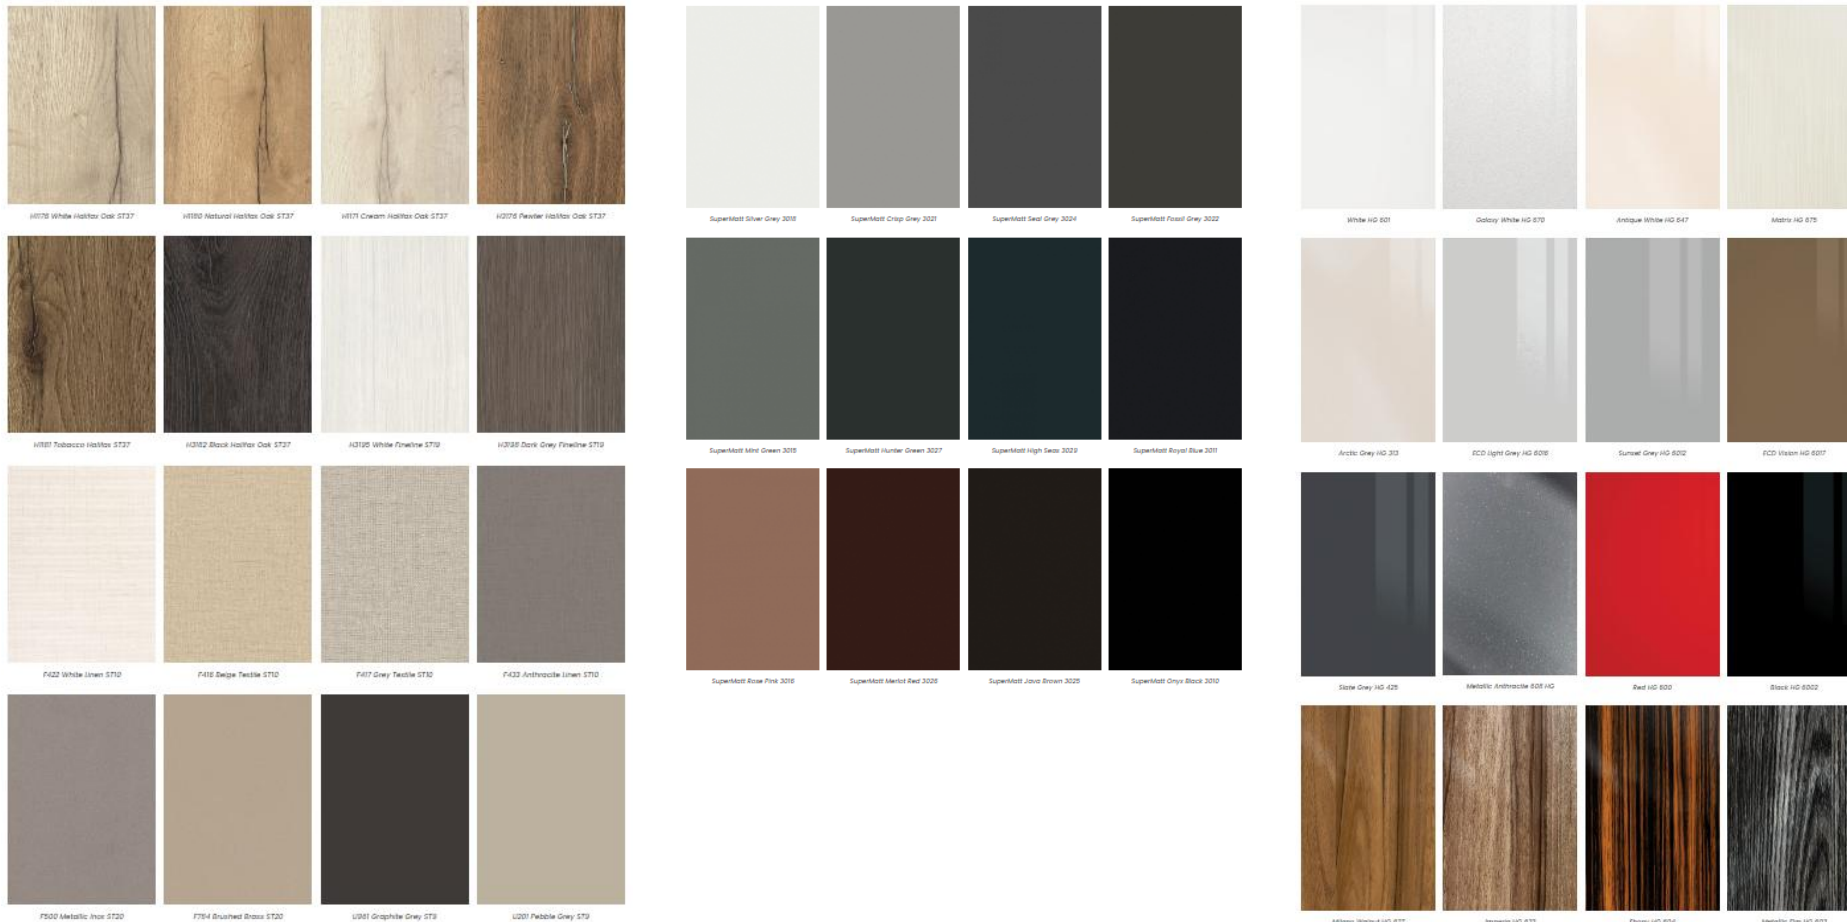

Insert materials - Panel

European low VOC imports – below is a small sampling of finishes offered