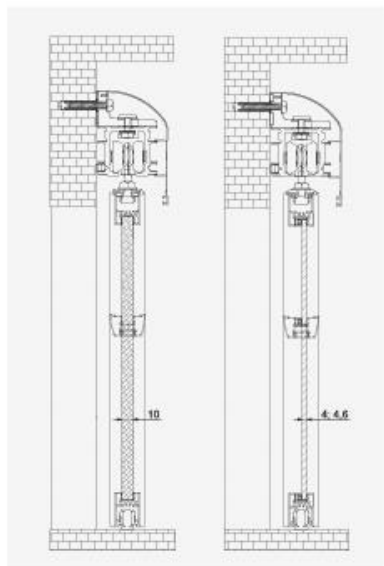

60-0276

10 pcs./pack

THE 27-2 SERIES SYSTEM

THE 27-2 SERIES SYSTEM

**DRZWI PODWIESZANE SERIA 27
HANGING DOORS THE 27 SERIES**

27-2110

Top górný 2 AL27-2, 5000 mm
AL27-2 top track 2 5000 mm
Rail haut AL27-2, 5000 mm