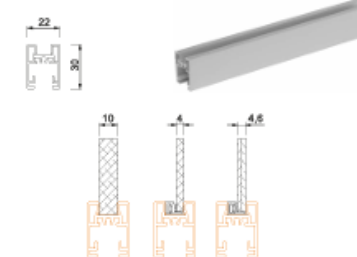

20 pcs./pack

27-1700-#
Ramiak łączący drzwi pojedyncze AL27 2750 mm, anoda naturalna
AL27 single door joiner rail 2750 mm, anode natural
Traverse en "Y" pour les ports simple AL27, anodisé naturel

- AN, CM