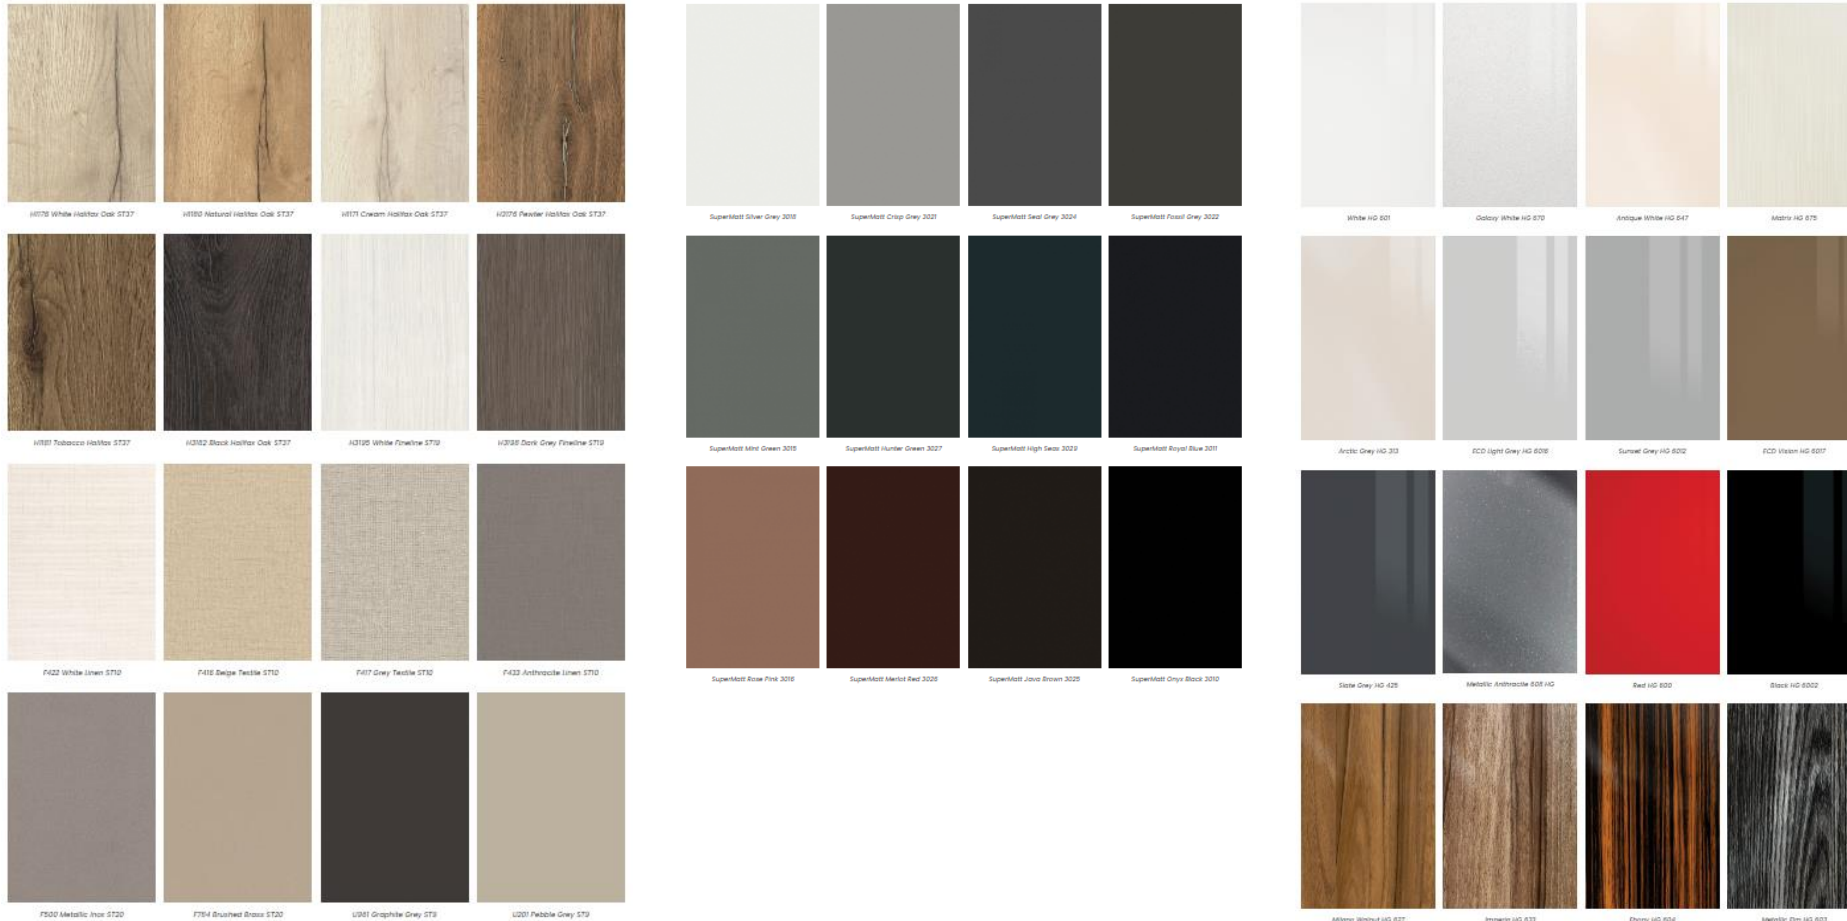

FLUTES SANDBLAST

• GLA SB925
• 4mm

GLUE CHIP

• GL 099
• 4mm

GOthic

• GLA 920
• 4mm

Insert materials - Panel

European low VOC imports – below is a small sampling of finishes offered