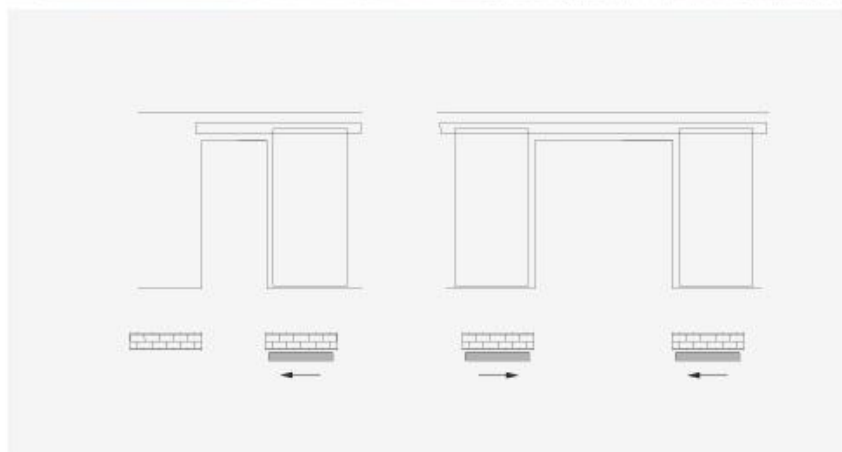

27-1, 27-2

DRZWI PODWIESZANE SERIA 27 HANGING DOORS THE 27 SERIES