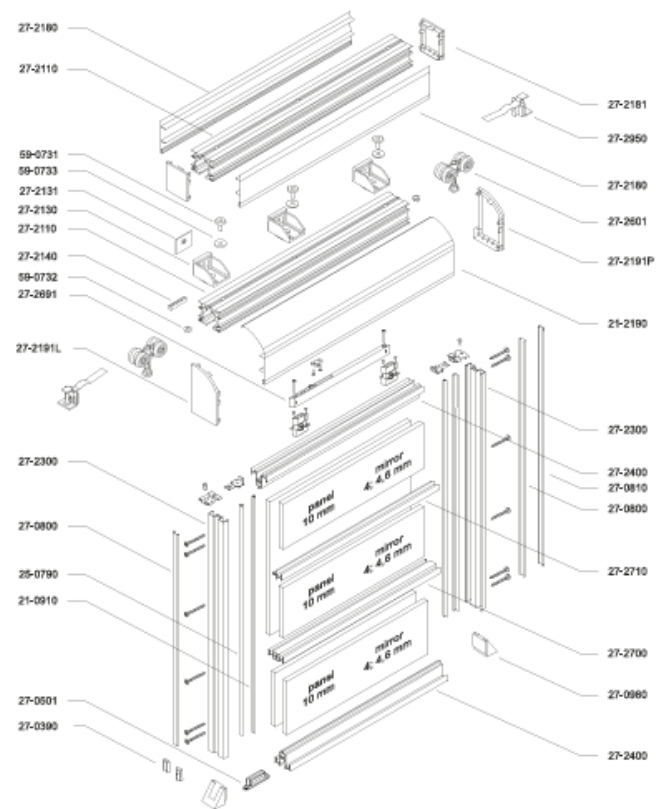

PARAMETERS

- max door height: 2,75 m
- max door width: 1,50 m

PROPERTIES

- modern, industrial look
- wide use in interior design
- a quick way to separate the living space
- quiet work of the running gear

60-0276

10 pcs./pack

THE 27-2 SERIES SYSTEM

THE 27-2 SERIES SYSTEM

**DRZWI PODWIESZANE SERIA 27
HANGING DOORS THE 27 SERIES**

27-2110

Top górný 2 AL27-2, 5000 mm
AL27-2 top track 2 5000 mm
Rail haut AL27-2, 5000 mm