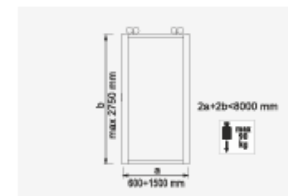

THE 27-2 SERIES SYSTEM