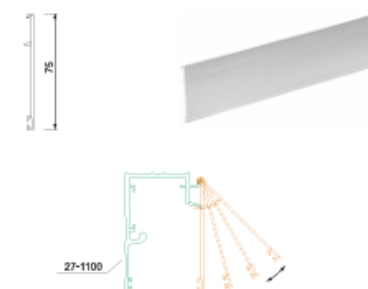

27-1

THE 27-1 SERIES SYSTEM

DRZWI PODWIESZANE SERIA 27
HANGING DOORS THE 27 SERIES

1 pc./pack

5 pcs./pack

27-1300-#
Ramiak pionowy AL27, 2750 mm
AL27 stile 2750 mm
Montant AL27, 2750 mm

20 pcs./pack

27-1400-#
Ramiak poziomy AL27, 2750 mm
AL27 rail 2750 mm
Traverse AL27, 2750 mm

- AN, CM

20 pcs./pack

27-1700-#
Ramiak łączący drzwi pojedyncze AL27 2750 mm, anoda naturalna
AL27 single door joiner rail 2750 mm, anode natural
Traverse en "Y" pour les ports simple AL27, anodisé naturel

- AN, CM

12 pcs./pack

27-0800-#
Listwa maskująca 12x2750 mm, anoda naturalna
Masking strip 12x2750 mm, anode natural
Chant en "U" 12x2750 mm, anodisé naturel

- AN, CM

60 pcs./pack