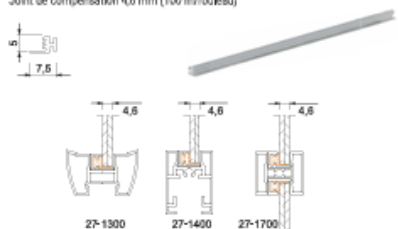

27-0810-AN

100 m/roll

25-0790-#

- AG, AN, AS, CM, ZB

50 pcs./pack

25-0910

100 m/roll

25-0911

100 m/roll

27-1191-MS

20 pcs./pack

27-1192-MS

20 pcs./pack

27-0501-#

- CZ, SZ

20 pcs./pack

**DRZWI PODWIESZANE SERIA 27
HANGING DOORS THE 27 SERIES**

27-1600

Wózek AL27-1
AL27-1 top roller
Guide AL 27-1

20 pcs./pack

27-1951

20 pcs./pack

27-1952

20 pcs./pack

27-0390

50 pcs./pack

59-0728

1000 pcs./pack

27-0980-#

- AN, CM

12 pcs./pack