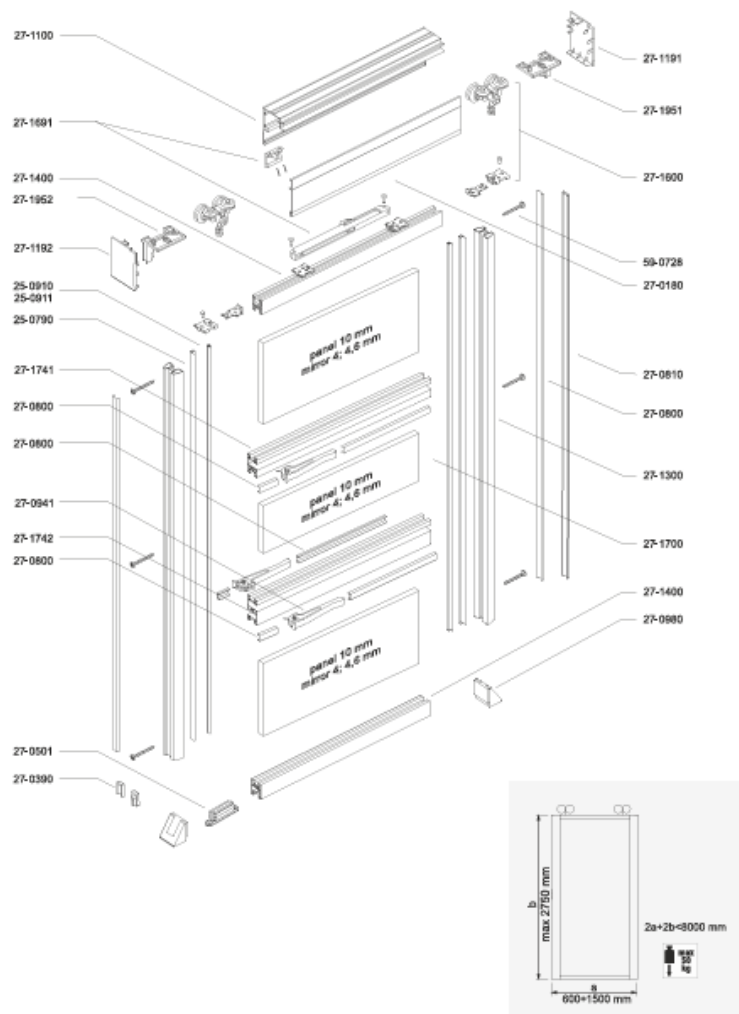

27-1

THE 27-1 SERIES SYSTEM