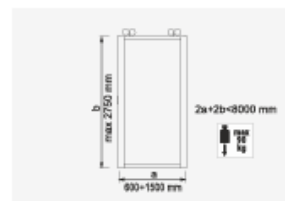

THE 27-2 SERIES SYSTEM