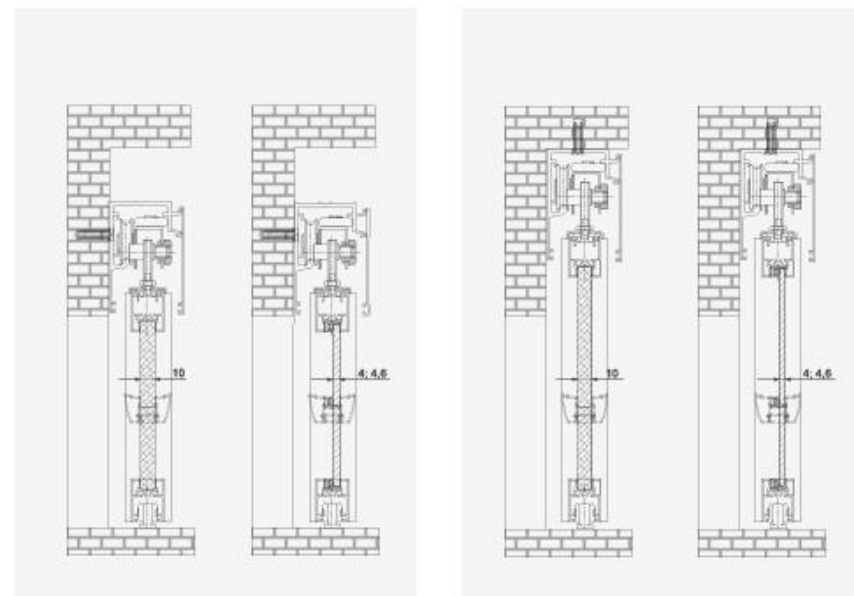

DRZWI PODWIESZANE SERIA 27 HANGING DOORS THE 27 SERIES