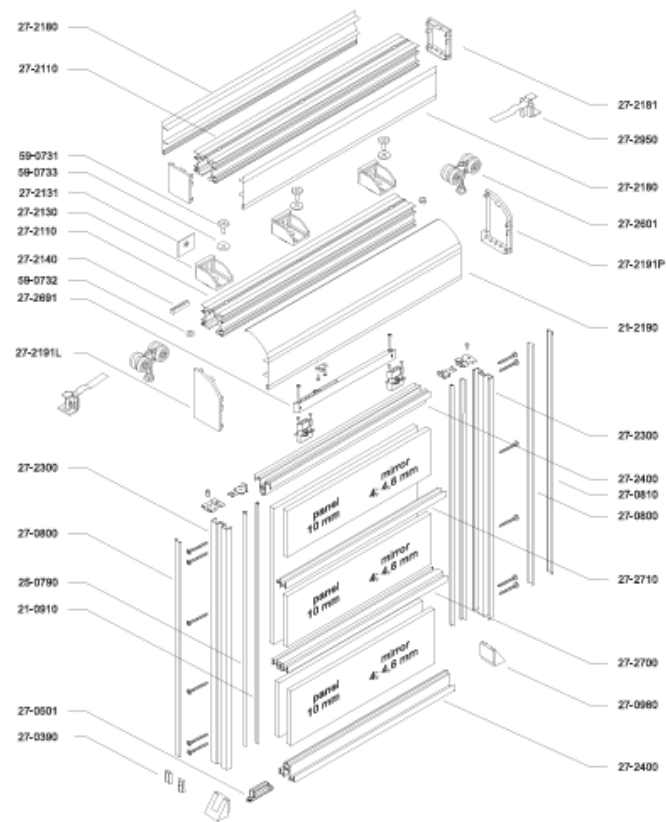

THE 27-2 SERIES SYSTEM