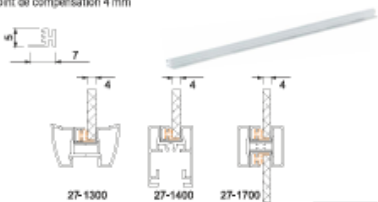

100 m/roll

25-0911