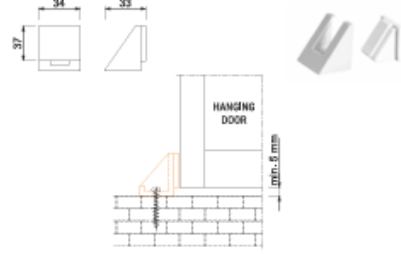

12 pcs./pack