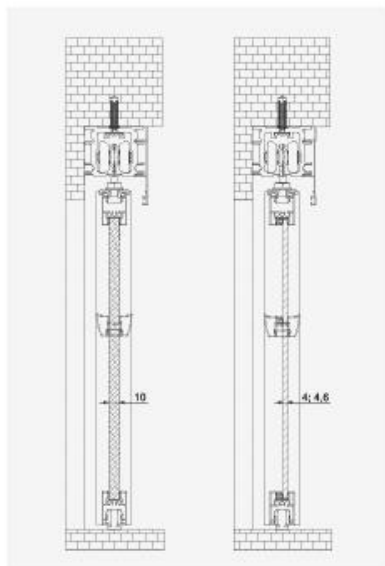

60-0276

10 pcs./pack

THE 27-2 SERIES SYSTEM

THE 27-2 SERIES SYSTEM

**DRZWI PODWIESZANE SERIA 27
HANGING DOORS THE 27 SERIES**

27-2110

Top górný 2 AL27-2, 5000 mm
AL27-2 top track 2 5000 mm
Rail haut AL27-2, 5000 mm