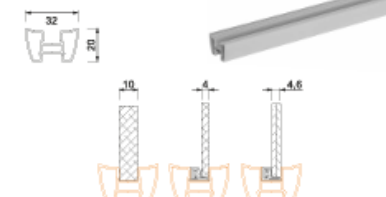

5 pcs./pack

27-1300-#
Ramiak pionowy AL27, 2750 mm
AL27 stile 2750 mm
Montant AL27, 2750 mm

20 pcs./pack

27-1400-#
Ramiak poziomy AL27, 2750 mm
AL27 rail 2750 mm
Traverse AL27, 2750 mm

- AN, CM