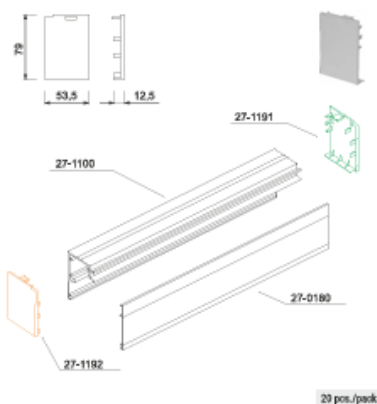

20 pcs./pack

27-0501-#

- CZ, SZ