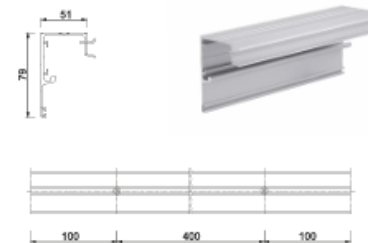

DRZWI PODWIESZANE SERIA 27
HANGING DOORS THE 27 SERIES

1 pc./pack